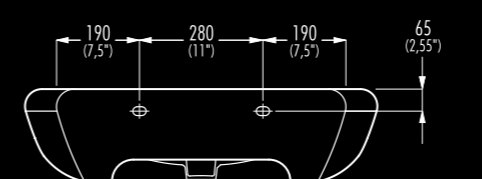

SHIFT 80

03201100 con foro rubinetteria
with taphole
03200100 senza foro rubinetteria
without taphole