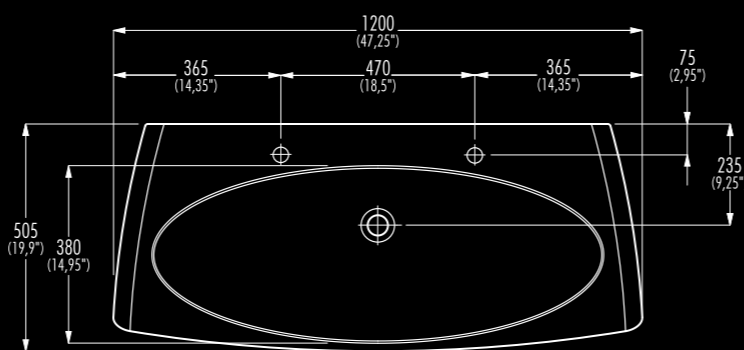

# SHIFT

Bullo design

# SHIFT

Lavabo da parete  
le misure indicate in millimetri e in pollici (fra parentesi) sono da considerarsi puramente indicative  
**Wall-mounted washbasin**  
dimensions expressed in millimeters and - between brackets - inches should be considered merely approximate

## SHIFT 120

**03202200** due fori rubinetteria  
two taphole  
**03200200** senza foro rubinetteria  
without taphole