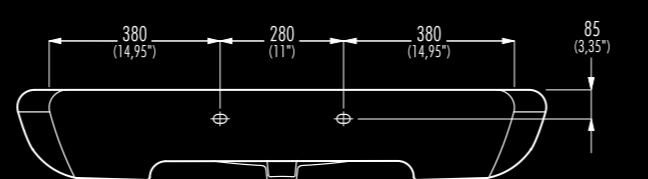

# SHIFT

Bullo design

# SHIFT

Lavabo da parete  
le misure indicate in millimetri e in pollici (fra parentesi) sono da considerarsi puramente indicative  
**Wall-mounted washbasin**  
dimensions expressed in millimeters and - between brackets - inches should be considered merely approximate

## SHIFT 120

**03202200** due fori rubinetteria  
two taphole  
**03200200** senza foro rubinetteria  
without taphole