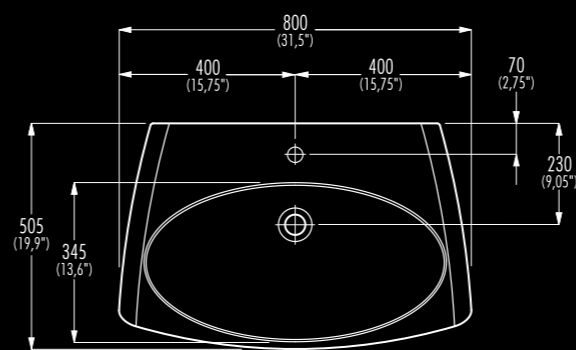

SHIFT 80

03201100 con foro rubinetteria
with taphole
03200100 senza foro rubinetteria
without taphole