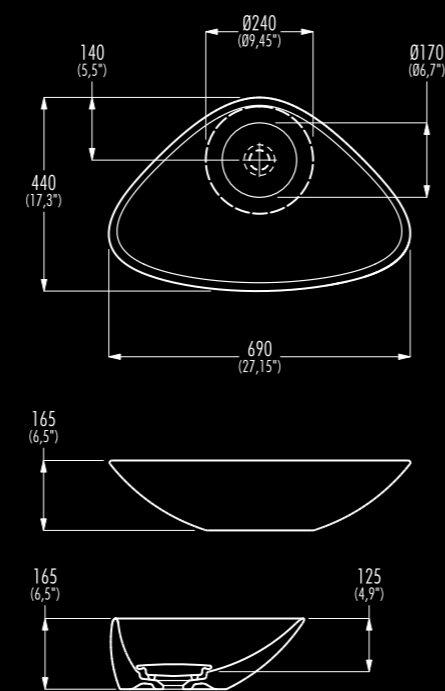

drag

Lavabo da appoggio

senza troppapieno - da utilizzare esclusivamente in abbinamento a
piletta di scarico senza chiusura
le misure indicate in millimetri e in pollici (fra parentesi) sono da
considerarsi puramente indicative

Top-mounted washbasin

01117100